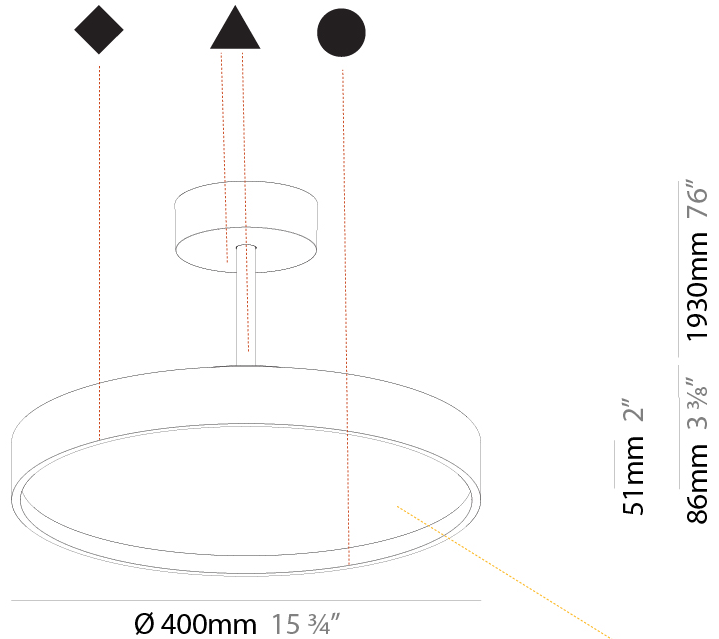

GENERAL

Series: Sign Diva Tube
Subseries: Sign Diva Tube Korona
Brand: Prolicht
Division: Architectural
Mounting Type: Suspension
Mounting Location: Ceiling
Subcategory: Pendant

PHYSICAL

Shape: Round
Diameter (mm): 400
Diameter (in): 15 3/4
Height (mm): 86
Height (in): 3 3/8
Max. Overall Height (mm): 2016
Max. Overall Height (in): 79 3/8
Light Distribution: Direct / Indirect
Weight (kg): 3.251
Weight (lbs): 7.167

Diffuser: PMMA - Opal / Micro-Prism / Sparkling Secret / Vintage Industrial

Fixture Finish: SSR / BKV / CWI / CRY / HAB / UFT / ITA / RUA / FTG / MYG / LOD / PUS / FRO / FUP / KIA / POP / BLS / SPG / MEY / GOH / GUM / CHC / COM / ABZ / JAG / OBR / MOS / ROR

Fixture Material: Extruded Aluminum / Steel

ELECTRICAL

Lamp Type: LED (Zhaga Standard)
Input Wattage (W): 30
Total Output Wattage (W): 16 / 11.8
Dimming: Tri-Mode (Non-Dimming and Phase Dimming (120Vac only) and 0-10V Dimming)
Driver Included: Yes
Driver Location: Integrated
Driver Type: Constant Current - Universal
Driver Class: Class 2
Input Voltage (V): 120 - 277
Constant Current (MA): 500 / 350

LED

Color Temperature (*K): 2700 / 3000 / 3500 / 4000
Max. Delivered Lumen (lm): 3409 / 3019 / 3055 / 3117
Nominal Lumen (lm): 4182 / 4142 / 4189 / 4275
CRI: >90 CRI
Lamp Life (hrs): 50000

OPTICAL

RATINGS AND CERTIFICATIONS

Certified By: Certified for North American Standards
IP rating: IP20